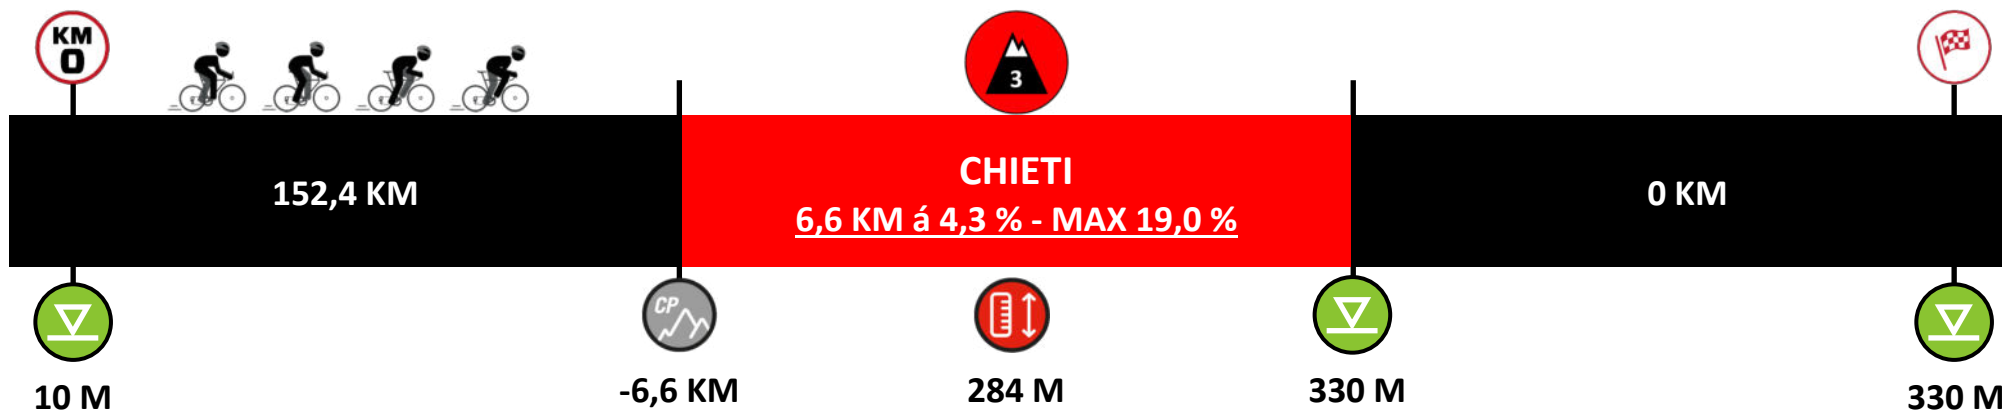

6. ETAPE - FREDAG 12. JULI 2024
SAN BENEDETTO DEL TRONTO > CHIETI
159 KM

1 LIANE LIPPERT

MOVISTAR TEAM
7 PTS

2 RUTH EDWARDS

HUMAN POWERED HEALTH
4 PTS

3 ERICA MAGNALDI

UAE TEAM ADQ
2 PTS

4 ELISA LONGO BORGHINI