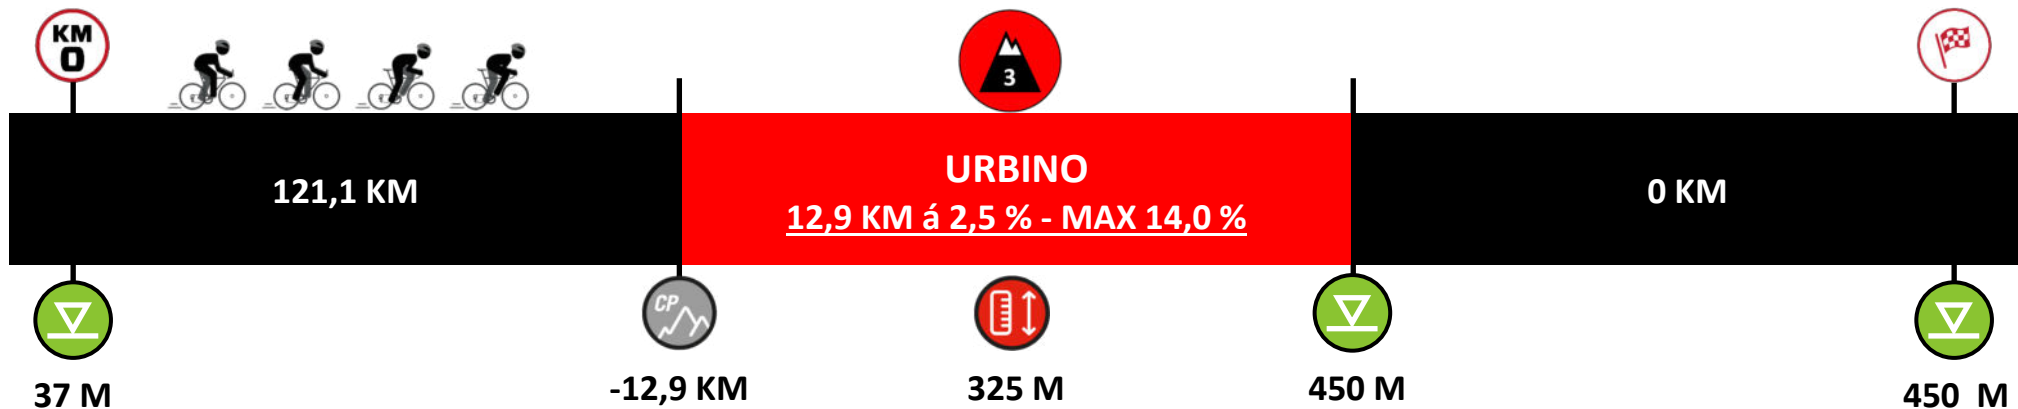

4. ETAPE - ONSDAG 10. JULI 2024
IMOLA > URBINO
134 KM

1 CLARA EMOND
EF EDUCATION-CANNONDALE
7 PTS

2 SORAYA PALADIN
CANYON//SRAM RACING
4 PTS

3 CECILIE UTTRUP LUDWIG
FDJ - SUEZ
2 PTS

4 ELISE CHABBEY
CANYON//SRAM RACING
1 PTS