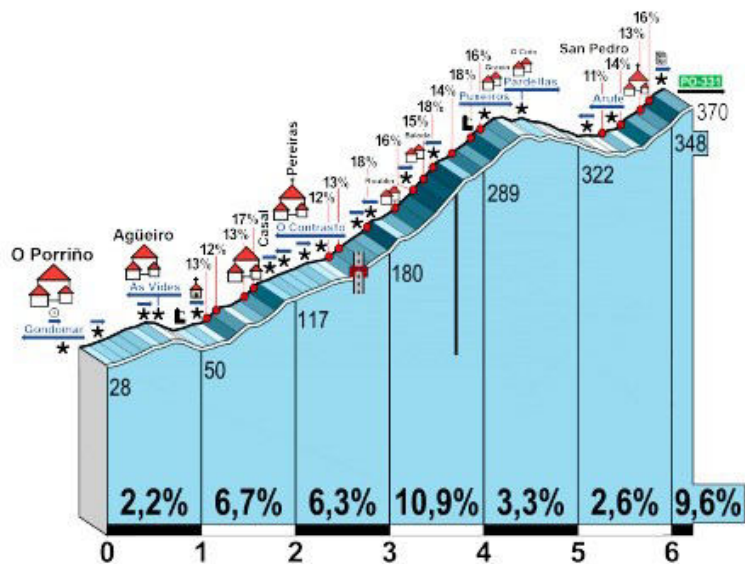

3 JOAQUIM SILVA

EFAPEL CYCLING

1 PTS