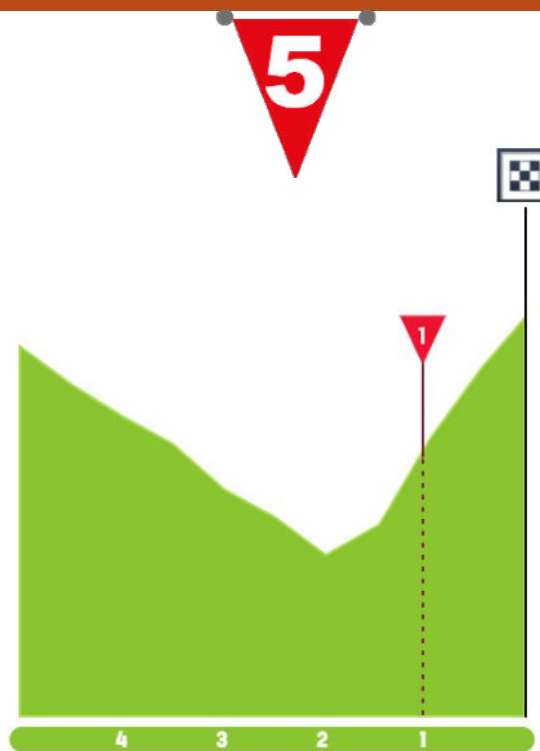

  **498 MOH**

1 GIULIO CICCONE

TREK - SEGAFREDO
15 PTS [10'']

2 JONAS VINGEGAARD

JUMBO-VISMA
12 PTS [6'']

3 ADAM YATES

UAE TEAM EMIRATES
10 PTS [4'']

4 BEN O'CONNOR